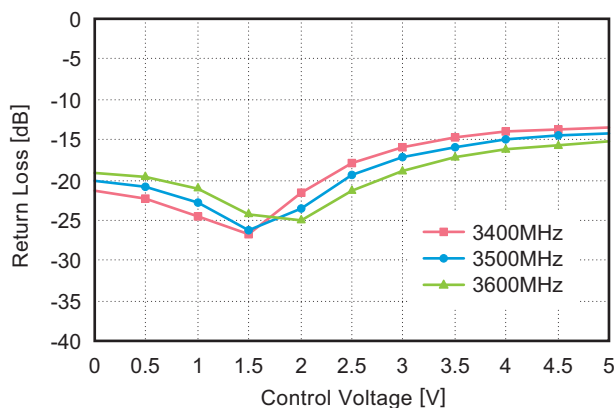

WiMAX

電圧可変位相器
Voltage Variable Phase Shifter

特性例 *Typical Performance*

at 25°C

VVP542N-3500-G

Control Voltage VS Insertion Loss

Control Voltage VS Return Loss (S11)

Control Voltage VS Return Loss (S22)