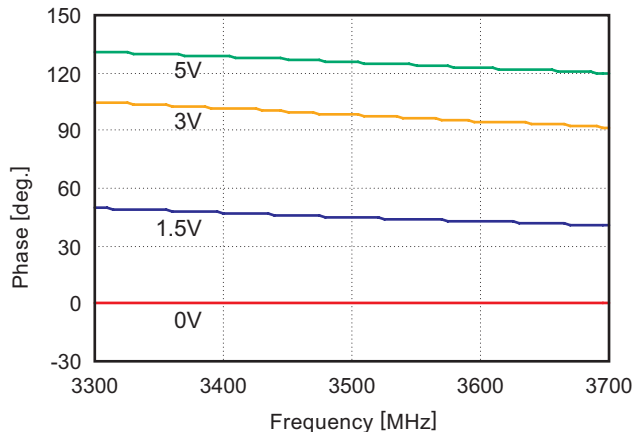

Frequency VS Phase

★製品仕様は、改良のため変更することがあります。Specifications of products are subject to change without notice.

vvp542n-p02-01

株式会社 **MKT TAISEI**

【本社】〒171-0021 東京都豊島区西池袋5-16-2 タケウチビル
TEL: (03) 3982-0029 (代) FAX: (03) 3986-1537 E-mail: info@mkt-taisei.com
【関西営業所】〒532-0011 大阪府淀川区西中島3-18-9 新大阪日大ビル513
TEL: (06) 6390-7264 FAX: (06) 6390-6945 E-mail: mkt-k@wonder.ocn.ne.jp

MKT TAISEI Co.,Ltd.

【Head Office】5-16-2, Nishi-Ikebukuro, Toshima-ku, Tokyo, 171-0021, Japan.
PHONE: +81-3-3982-0029 FAX: +81-3-3986-1537 E-mail: info@mkt-taisei.com
【Kansai Branch】3-18-9, Nishi-Nakajima, Yodogawa-ku, Osaka-City, 532-0011, Japan.
PHONE: +81-6-6390-7264 FAX: +81-6-6390-6945 E-mail: mkt-k@wonder.ocn.ne.jp