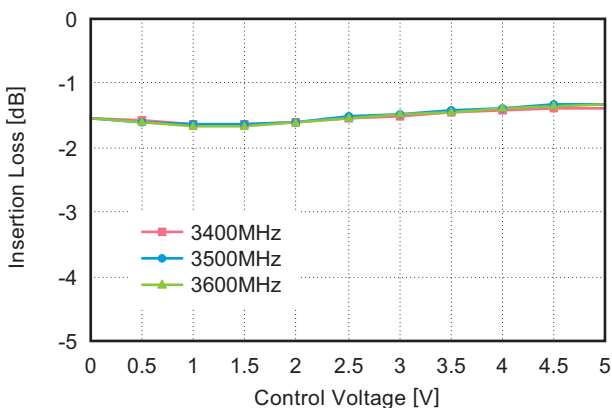

WiMAX

電圧可変位相器
Voltage Variable Phase Shifter

特性例 *Typical Performance*

at 25°C

VVP542N-3500-G

Control Voltage VS Insertion Loss

Control Voltage VS Return Loss (S11)

Control Voltage VS Return Loss (S22)