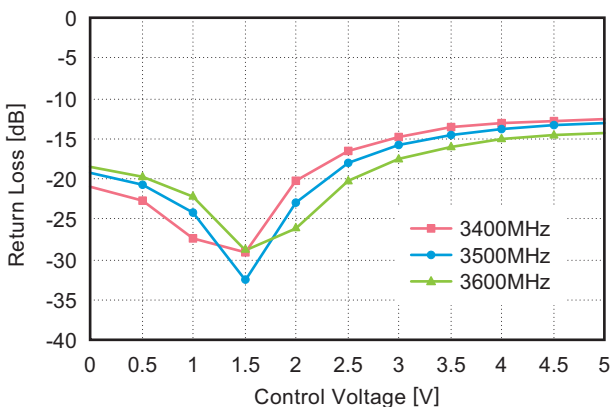

WiMAX

電圧可変位相器
Voltage Variable Phase Shifter

特性例 *Typical Performance*

at 25°C

VVP542N-3500-G

Control Voltage VS Insertion Loss

Control Voltage VS Return Loss (S11)

Control Voltage VS Return Loss (S22)