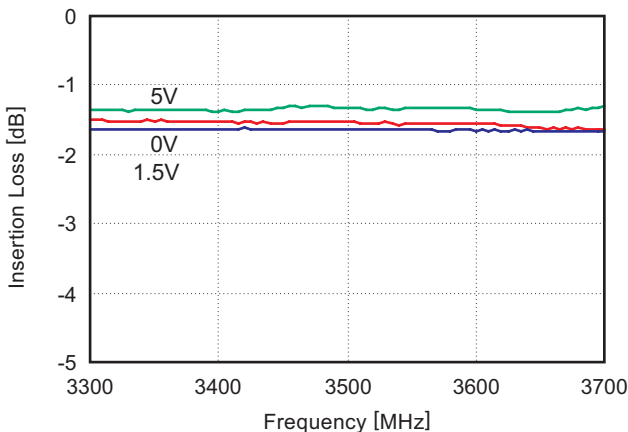

Frequency VS Insertion Loss