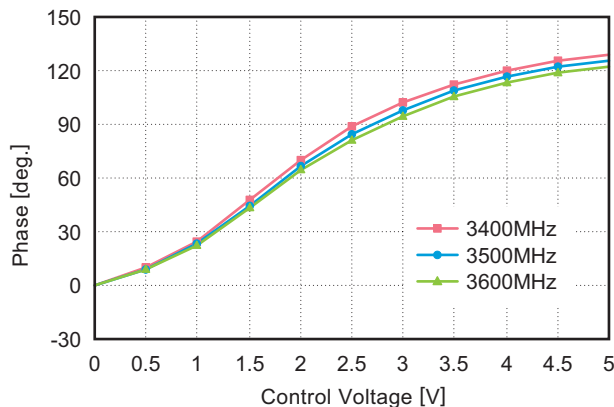

Control Voltage VS Phase