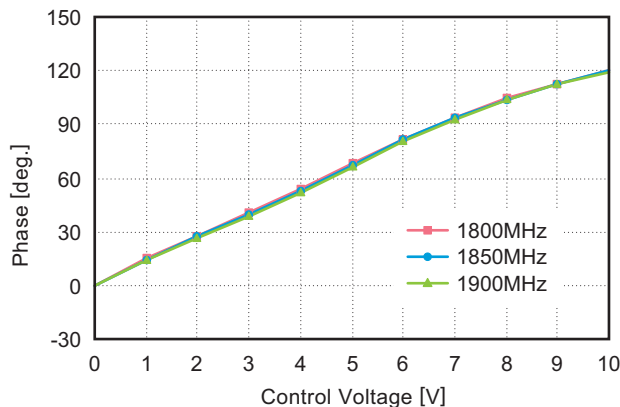

電圧可変位相器
Voltage Variable Phase Shifter

特性例 *Typical Performance*

at 25°C

VVP002B-1850-G

Control Voltage VS Insertion Loss

Control Voltage VS Return Loss (S11)

Control Voltage VS Return Loss (S22)

Control Voltage VS Phase