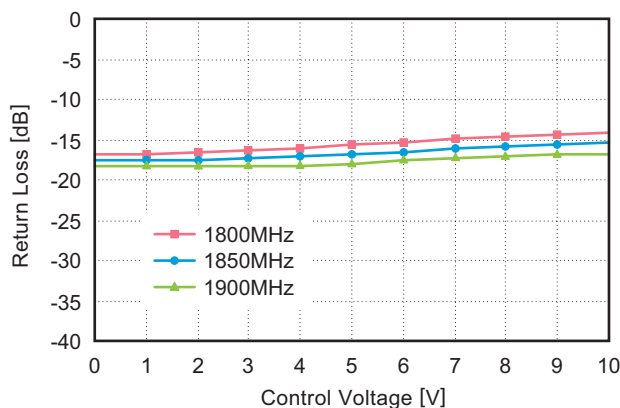

電圧可変位相器
Voltage Variable Phase Shifter

特性例 *Typical Performance*

at 25°C

VVP002B-1850-G

Control Voltage VS Insertion Loss

Control Voltage VS Return Loss (S11)

Control Voltage VS Return Loss (S22)

Control Voltage VS Phase