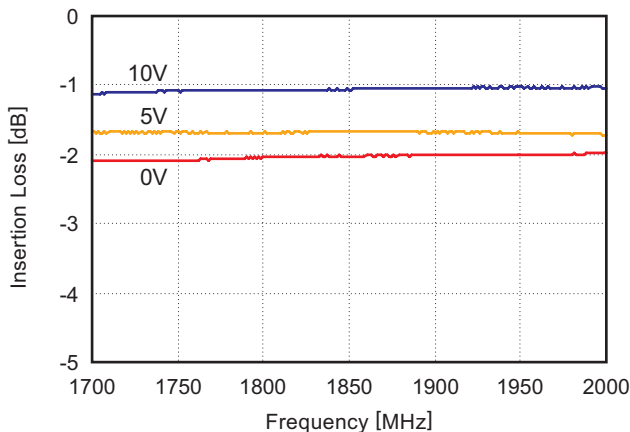

Frequency VS Insertion Loss