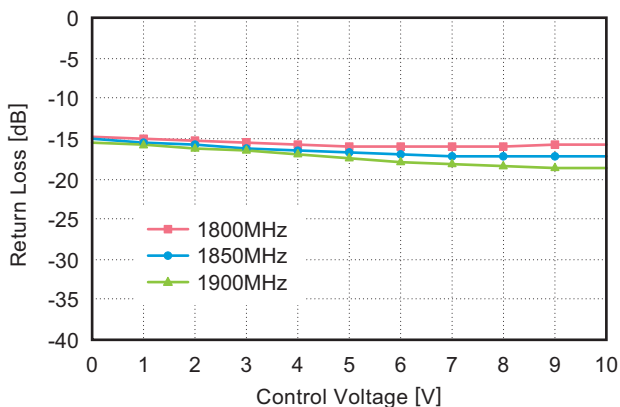

電圧可変位相器
Voltage Variable Phase Shifter

特性例 *Typical Performance*

at 25°C

VVP002B-1850-G

Control Voltage VS Insertion Loss

Control Voltage VS Return Loss (S11)

Control Voltage VS Return Loss (S22)

Control Voltage VS Phase