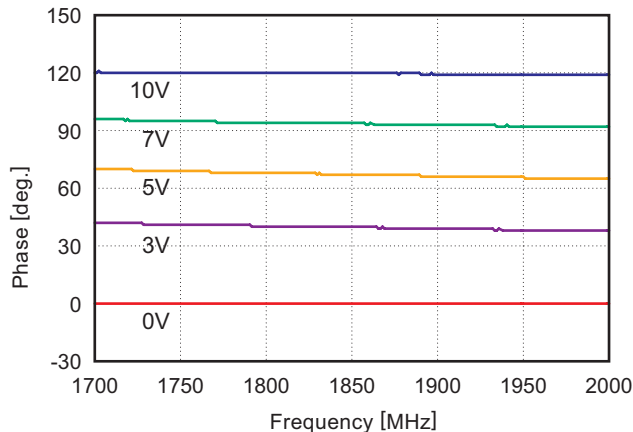

Frequency VS Phase

★製品仕様は、改良のため変更することがあります。Specifications of products are subject to change without notice.

vvp002b-p02-01

株式会社 **MKT TAISEI**

【本社】〒171-0021 東京都豊島区西池袋5-16-2 タケウチビル
TEL: (03) 3982-0029 (代) FAX: (03) 3986-1537 E-mail: info@mkt-taisei.com
【関西営業所】〒532-0011 大阪府淀川区西中島3-18-9 新大阪日大ビル513
TEL: (06) 6390-7264 FAX: (06) 6390-6945 E-mail: mkt-k@wonder.ocn.ne.jp

MKT TAISEI Co.,Ltd.

【Head Office】5-16-2, Nishi-Ikebukuro, Toshima-ku, Tokyo, 171-0021, Japan.
PHONE: +81-3-3982-0029 FAX: +81-3-3986-1537 E-mail: info@mkt-taisei.com
【Kansai Branch】3-18-9, Nishi-Nakajima, Yodogawa-ku, Osaka-City, 532-0011, Japan.
PHONE: +81-6-6390-7264 FAX: +81-6-6390-6945 E-mail: mkt-k@wonder.ocn.ne.jp