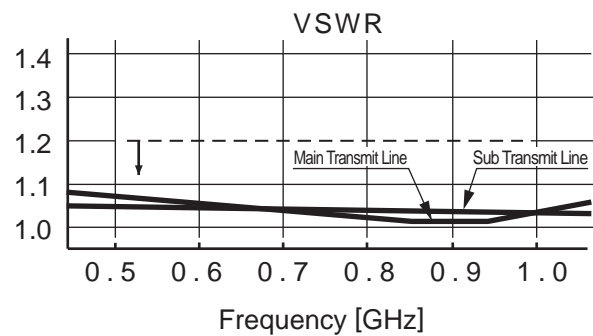

Typical Performance

DCP1831-10D 500~1000MHz

DCP1831-41 500~1000MHz

⚠ Specifications of products are subject to change without notice.

e-dcp-p02-08

株式会社 **MKT たいせい** **MKT TAISEI Co., Ltd.**

<< Head Office >> 3-10-8, Nohagi 1st Bldg, Minami-Ikebukuro, Toshima-ku, Tokyo, 171-0022, Japan.