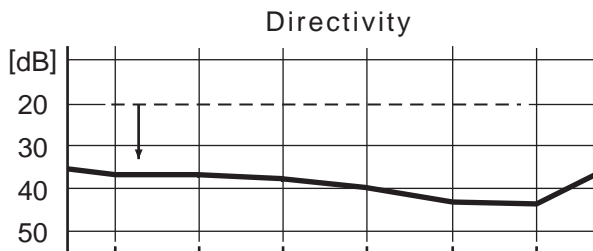

Typical Performance

DCP1831-10D 500~1000MHz

DCP1831-41 500~1000MHz

⚠ Specifications of products are subject to change without notice.

e-dcp-p02-08

株式会社 **MKT たいせい** **MKT TAISEI Co., Ltd.**

<< Head Office >> 3-10-8, Nohagi 1st Bldg, Minami-Ikebukuro, Toshima-ku, Tokyo, 171-0022, Japan.