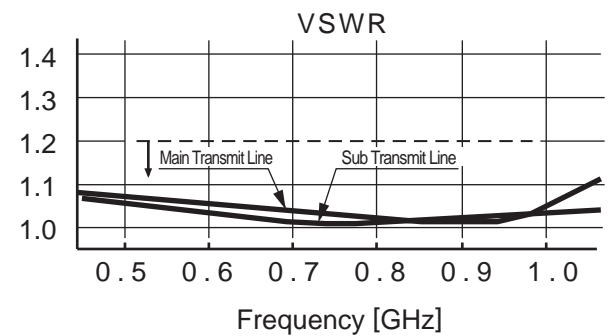

Typical Performance

DCP1831-10D 500~1000MHz

DCP1831-41 500~1000MHz

⚠ Specifications of products are subject to change without notice.

e-dcp-p02-08

株式会社 **MKT たいせい** **MKT TAISEI Co., Ltd.**

<< Head Office >> 3-10-8, Nohagi 1st Bldg, Minami-Ikebukuro, Toshima-ku, Tokyo, 171-0022, Japan.