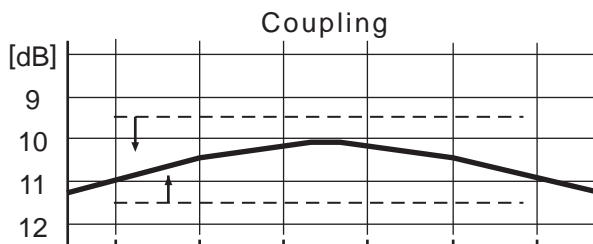

Typical Performance

DCP1831-10D 500~1000MHz

DCP1831-41 500~1000MHz

⚠ Specifications of products are subject to change without notice.

e-dcp-p02-08

株式会社 **MKT たいせい** **MKT TAISEI Co., Ltd.**

<< Head Office >> 3-10-8, Nohagi 1st Bldg, Minami-Ikebukuro, Toshima-ku, Tokyo, 171-0022, Japan.