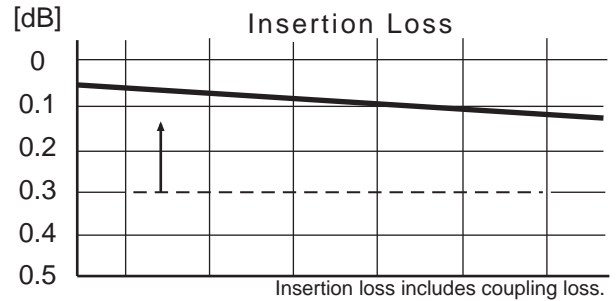

Typical Performance

DCP1831-10D 500~1000MHz

DCP1831-41 500~1000MHz

⚠ Specifications of products are subject to change without notice.

e-dcp-p02-08

株式会社 **MKT たいせい** **MKT TAISEI Co., Ltd.**

<< Head Office >> 3-10-8, Nohagi 1st Bldg, Minami-Ikebukuro, Toshima-ku, Tokyo, 171-0022, Japan.