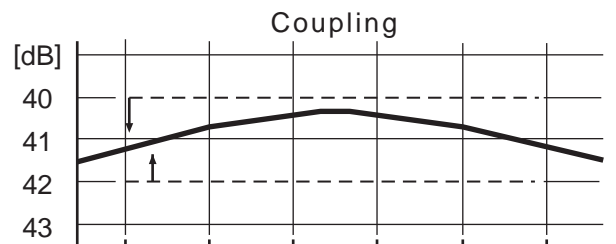

Typical Performance

DCP1831-10D 500~1000MHz

DCP1831-41 500~1000MHz

⚠ Specifications of products are subject to change without notice.

e-dcp-p02-08

株式会社 **MKT たいせい** **MKT TAISEI Co., Ltd.**

<< Head Office >> 3-10-8, Nohagi 1st Bldg, Minami-Ikebukuro, Toshima-ku, Tokyo, 171-0022, Japan.