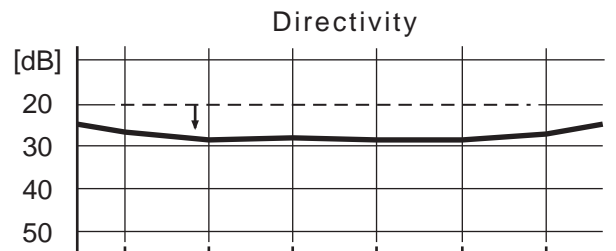

Typical Performance

DCP1831-10D 500~1000MHz

DCP1831-41 500~1000MHz

⚠ Specifications of products are subject to change without notice.

e-dcp-p02-08

株式会社 **MKT たいせい** **MKT TAISEI Co., Ltd.**

<< Head Office >> 3-10-8, Nohagi 1st Bldg, Minami-Ikebukuro, Toshima-ku, Tokyo, 171-0022, Japan.