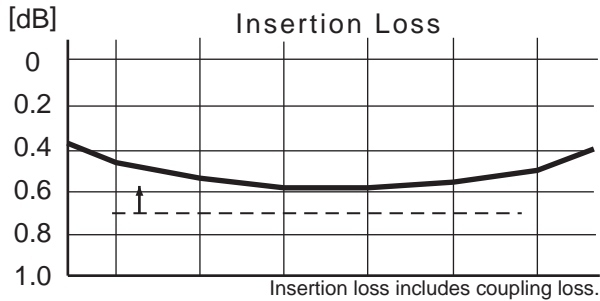

Typical Performance

DCP1831-10D 500~1000MHz

DCP1831-41 500~1000MHz

⚠ Specifications of products are subject to change without notice.

e-dcp-p02-08

株式会社 **MKT たいせい** **MKT TAISEI Co., Ltd.**

<< Head Office >> 3-10-8, Nohagi 1st Bldg, Minami-Ikebukuro, Toshima-ku, Tokyo, 171-0022, Japan.