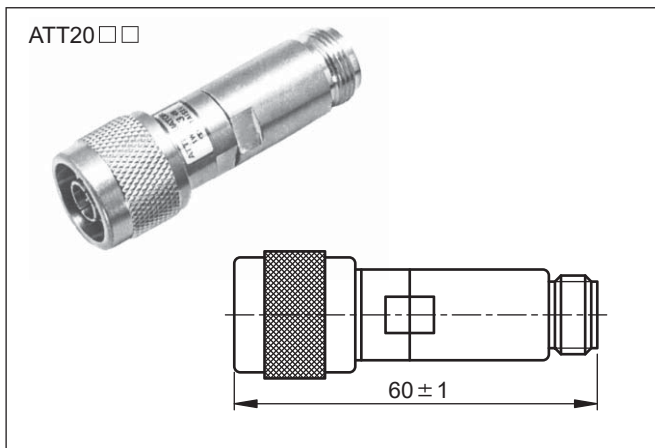

ATT Coaxial Attenuators

- N · BNC · TNC -

Specifications

* P - J Standard

Style No.	Attenuation [dB]		VSWR (max.)		Rated Power [W]	Connectors
	DC ~ 2000 MHz	2000 ~ 4000 MHz	DC ~ 2000 MHz	2000 ~ 4000 MHz		
ATT2003	3 ± 0.3	3 ± 0.5	1.15	1.2	2	N-P·J
ATT2006	6 ± 0.3	6 ± 0.8				
ATT2010	10 ± 0.5	10 ± 1.0				
ATT2020	20 ± 0.5	20 ± 1.2				
ATT4003	3 ± 0.3	3 ± 0.5	1.20	1.3	2	BNC-P·J
ATT4006	6 ± 0.3	6 ± 0.8				
ATT4010	10 ± 0.5	10 ± 1.0				
ATT4020	20 ± 0.5	20 ± 1.2				
ATT5003	3 ± 0.3	3 ± 0.5	1.20	1.3	2	TNC-P·J
ATT5006	6 ± 0.3	6 ± 0.8				
ATT5010	10 ± 0.5	10 ± 1.0				
ATT5020	20 ± 0.5	20 ± 1.2				

Unit : mm

Specifications of products are subject to change without notice.

e-att-p02-04

株式会社 **MKT TAISEI** **MKT TAISEI Co.,Ltd.**

<< Head Office >> 3-10-8, Nohagi 1st Bldg, Minami-Ikebukuro, Toshima-ku, Tokyo, 171-0022, Japan.

PHONE : 81-3-3982-0029 FAX : 81-3-3986-1537 E-mail : info@mkt-taisei.com

<< Kansai Branch >> 3-18-9, Nishi-Nakajima, Yodogawa-ku, Osaka-City, 532-0011, Japan.

PHONE : 81-6-6390-7264 FAX : 81-6-6390-6945