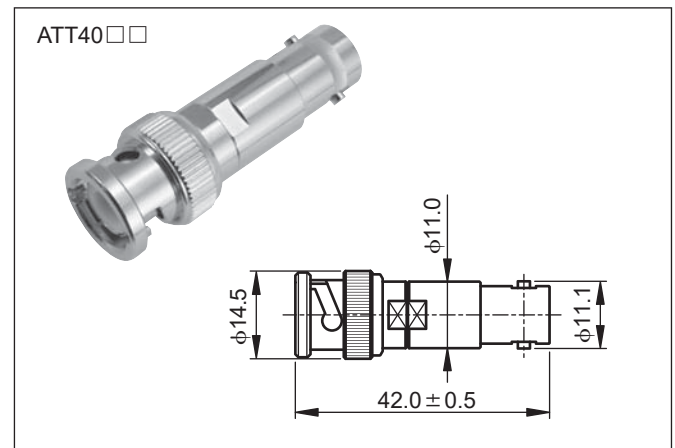

ATT Coaxial Attenuators

- N · BNC · TNC -

Specifications

* P - J Standard

Style No.	Attenuation [dB]		VSWR (max.)		Rated Power [W]	Connectors
	DC ~ 2000 MHz	2000 ~ 4000 MHz	DC ~ 2000 MHz	2000 ~ 4000 MHz		
ATT2003	3 ± 0.3	3 ± 0.5	1.15	1.2	2	N-P·J
ATT2006	6 ± 0.3	6 ± 0.8				
ATT2010	10 ± 0.5	10 ± 1.0				
ATT2020	20 ± 0.5	20 ± 1.2				
ATT4003	3 ± 0.3	3 ± 0.5	1.20	1.3	2	BNC-P·J
ATT4006	6 ± 0.3	6 ± 0.8				
ATT4010	10 ± 0.5	10 ± 1.0				
ATT4020	20 ± 0.5	20 ± 1.2				
ATT5003	3 ± 0.3	3 ± 0.5	1.20	1.3	2	TNC-P·J
ATT5006	6 ± 0.3	6 ± 0.8				
ATT5010	10 ± 0.5	10 ± 1.0				
ATT5020	20 ± 0.5	20 ± 1.2				

Unit : mm

Specifications of products are subject to change without notice.

e-att-p02-04

株式会社 **MKT TAISEI** **MKT TAISEI Co.,Ltd.**

<< Head Office >> 3-10-8, Nohagi 1st Bldg, Minami-Ikebukuro, Toshima-ku, Tokyo, 171-0022, Japan.

PHONE : 81-3-3982-0029 FAX : 81-3-3986-1537 E-mail : info@mkt-taisei.com

<< Kansai Branch >> 3-18-9, Nishi-Nakajima, Yodogawa-ku, Osaka-City, 532-0011, Japan.

PHONE : 81-6-6390-7264 FAX : 81-6-6390-6945