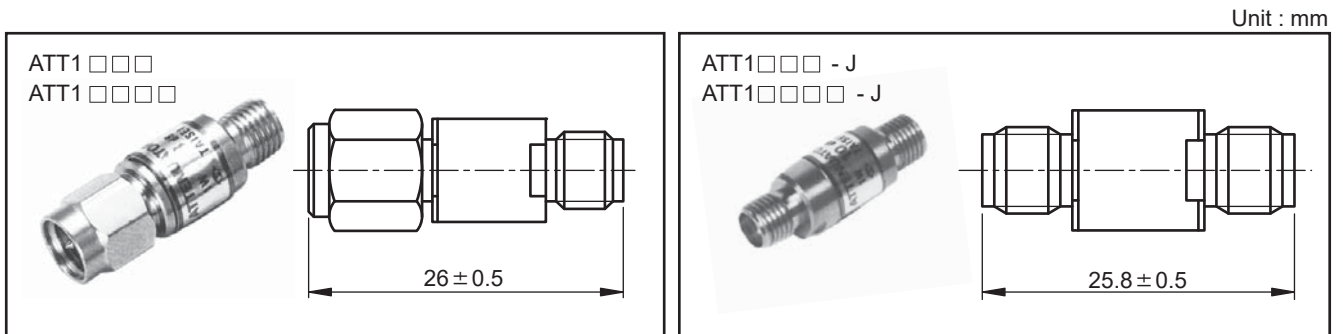

ATT Coaxial Attenuators

- SMA -

Specifications

* P - J Standard

Style No.	Attenuation [dB]		VSWR(max.)			Rated Power [W]	Connectors
	DC ~ 12400 MHz	12400 ~ 18000 MHz	DC ~ 4000 MHz	4000 ~ 12400 MHz	12400 ~ 18000 MHz		
ATT1000	0^{+0.5}₋₀	0^{+1.0}₋₀	1.15	1.2	1.3	1	SMA-P•J
ATT1001	1 ± 0.5	1 ± 1.0					
ATT1002	2 ± 0.5	2 ± 1.0					
ATT1003	3 ± 0.5	3 ± 1.0					
ATT1004	4 ± 0.5	4 ± 1.0					
ATT1005	5 ± 0.7	5 ± 1.2					
ATT1006	6 ± 0.7	6 ± 1.2					
ATT1007	7 ± 0.7	7 ± 1.2					
ATT1008	8 ± 0.7	8 ± 1.2					
ATT1009	9 ± 1.0	9 ± 1.25					
ATT1010	10 ± 1.0	10 ± 1.25					
ATT1012	12 ± 1.0	12 ± 1.25					
ATT1013	13 ± 1.0	13 ± 1.25					
ATT1014	14 ± 1.2	14 ± 1.3					
ATT1015	15 ± 1.2	15 ± 1.3					
ATT1020	20 ± 1.2	20 ± 1.3					
ATT10005	0.5 ± 0.5	0.5(+1.0/-0.5)	1.25	1.35			
ATT10015	1.5 ± 0.5	1.5 ± 1.0					
ATT1030	DC ~ 8000 MHz 30 ± 1.2		DC ~ 4000 MHz 1.15	4000 ~ 8000 MHz 1.2		1	SMA-P•J

Comply with marking a pair of jack (J-J). Please indicate "-J" (Ex. ATT1003-J) if required.

Specifications of products are subject to change without notice.

e-att-p01-11

<http://www.mkt-taisei.co.jp/>

株式会社 **MKT 太セイ** **MKT TAISEI Co.,Ltd.**

<< Head Office >> 3-10-8, Nohagi 1st Bldg, Minami-Ikebukuro, Toshima-ku, Tokyo, 171-0022, Japan.

PHONE : 81-3-3982-0029 FAX : 81-3-3986-1537 E-mail : info@mkt-taisei.com

<< Kansai Branch >> 3-18-9, Nishi-Nakajima, Yodogawa-ku, Osaka-City, 532-0011, Japan.

PHONE : 81-6-6390-7264 FAX : 81-6-6390-6945