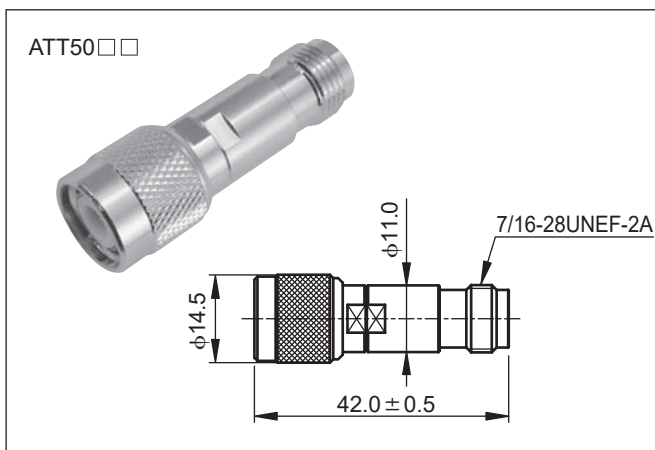

ATT Coaxial Attenuators

- N · BNC · TNC -

Specifications

* P - J Standard

Style No.	Attenuation [dB]		VSWR (max.)		Rated Power [W]	Connectors
	DC ~ 2000 MHz	2000 ~ 4000 MHz	DC ~ 2000 MHz	2000 ~ 4000 MHz		
ATT2003	3 ± 0.3	3 ± 0.5	1.15	1.2	2	N-P·J
ATT2006	6 ± 0.3	6 ± 0.8				
ATT2010	10 ± 0.5	10 ± 1.0				
ATT2020	20 ± 0.5	20 ± 1.2				
ATT4003	3 ± 0.3	3 ± 0.5	1.20	1.3	2	BNC-P·J
ATT4006	6 ± 0.3	6 ± 0.8				
ATT4010	10 ± 0.5	10 ± 1.0				
ATT4020	20 ± 0.5	20 ± 1.2				
ATT5003	3 ± 0.3	3 ± 0.5	1.20	1.3	2	TNC-P·J
ATT5006	6 ± 0.3	6 ± 0.8				
ATT5010	10 ± 0.5	10 ± 1.0				
ATT5020	20 ± 0.5	20 ± 1.2				

Unit : mm

Specifications of products are subject to change without notice.

e-att-p02-04

株式会社 **MKT TAISEI** **MKT TAISEI Co.,Ltd.**

<< Head Office >> 3-10-8, Nohagi 1st Bldg, Minami-Ikebukuro, Toshima-ku, Tokyo, 171-0022, Japan.

PHONE : 81-3-3982-0029 FAX : 81-3-3986-1537 E-mail : info@mkt-taisei.com

<< Kansai Branch >> 3-18-9, Nishi-Nakajima, Yodogawa-ku, Osaka-City, 532-0011, Japan.

PHONE : 81-6-6390-7264 FAX : 81-6-6390-6945